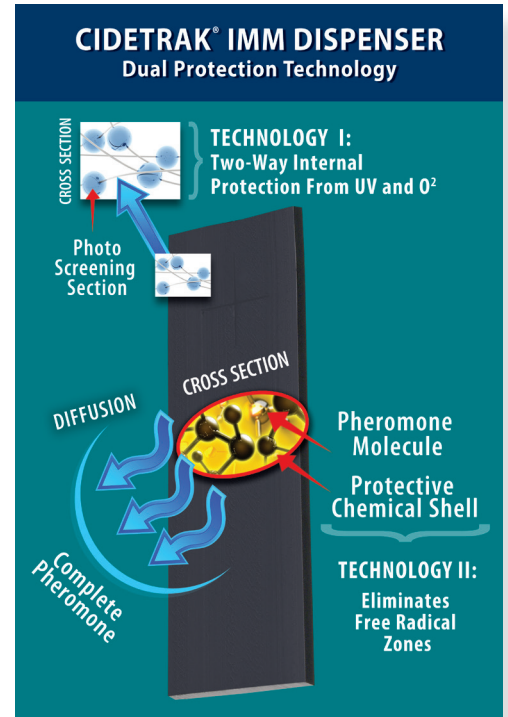

SOURCE: Trécé Inc. National Retail Trials 2011-2015

**STORGARD Monitoring
The First Step!**