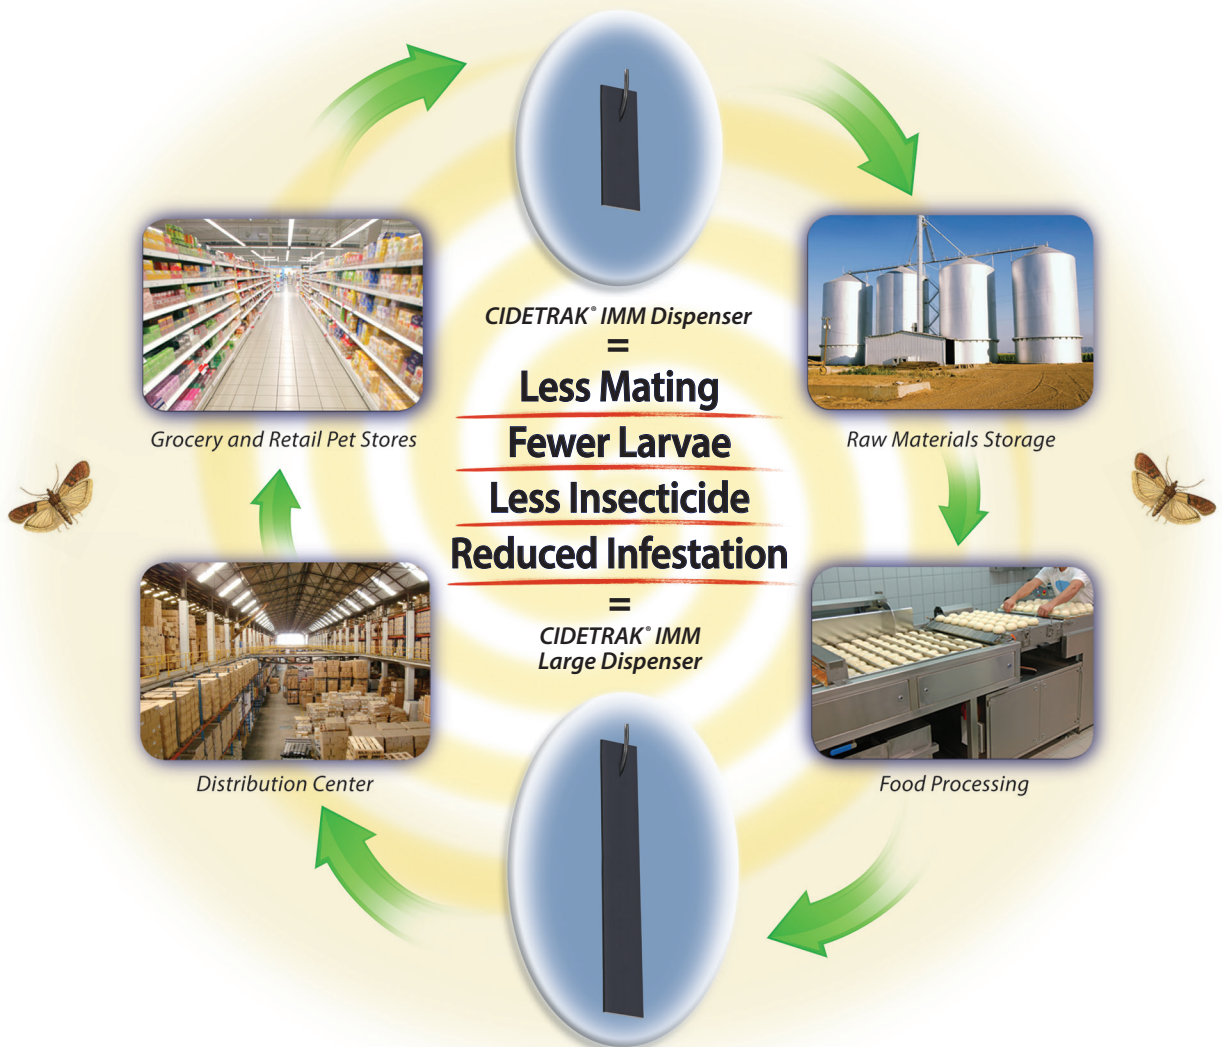

CIDETRAK[®] IMM

MATING DISRUPTANT FOR INDIAN MEAL MOTH

The Most Effective Moth Control Product available on the market today!

*Broad Spectrum, Non-Toxic, No Residue, Fits Every Market Segment,
Low Cost, Long Lasting, Full Season Protection*

Insect mating disruption is extensively used in global agriculture.

At Trécé we are proud to bring this proven technology and our latest technological concept in integrated pest management, the **NEW CIDETRAK® IMM**, an intelligently simple high performance dispenser for Indianmeal Moth mating disruption. Designed to prevent mating, by sending Indianmeal Moths into a state of confusion - the male cannot find the female.

Features:

- Prevents mating
- 3-way effect on mating
- Often more effective than insecticides over time
- Continuous preventative strategy
- Broad spectrum for many moths
- Works in multiple environments
- Non-toxic
- Reduces toxic insecticide use
- Reduces frequency of toxic space treatments

Benefits:

- Reduces or eliminates larvae and populations
- False trail following, trail masking and antennal overload
- Cost effective insect management
- 24-7 results
- One easy application; economical
- Flexible and effective for sensitive users
- Less interruption from plant shutdowns for insect control
- Reduced worker and consumer concerns
- Less interruption, labor cost savings, less residue